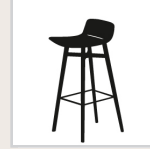

SLIM HYPER

(16 7976 77) Passend zu ...

AMELIE

Amelie

Amelie
Armchair Low

Amelie
Armchair High

Amelie
Bar/Counter/
Kitchen
Stool Low

Amelie
Bar/Counter/
Kitchen
Stool High

Amelie
Ottoman

Amelie
Lounge Chair

Amelie

Amelie
Armchair Low

Amelie
Armchair High

LEYA

Leya

Leya
Armchair Low

Leya
Armchair High

Leya
Bar/Counter/
Kitchen
Stool Low

Leya
Bar/Counter/
Kitchen
Stool High

Leya
Ottoman

Leya
Lounge Chair

Leya
Wingback Chair

Leya

Leya
Armchair Low