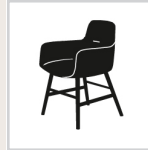

SLIM HYPER

(16 7976 77) Passend zu ...

AMELIE

Amelie

Amelie
Armchair Low

Amelie
Armchair High

Amelie
Bar/Counter/
Kitchen
Stool Low

Amelie
Bar/Counter/
Kitchen
Stool High

Amelie
Ottoman

Amelie
Lounge Chair

Amelie

Amelie
Armchair Low

Amelie
Armchair High

LEYA

Leya

Leya
Armchair Low

Leya
Armchair High

Leya
Bar/Counter/
Kitchen
Stool Low

Leya
Bar/Counter/
Kitchen
Stool High

Leya
Ottoman

Leya
Lounge Chair

Leya
Wingback Chair

Leya

Leya
Armchair Low

Leya
Armchair High

ONA

Ona
Barstool

Ona
Cocktail Chair

Ona
Cocktail
Armchair

Ona
2020

Ona
Armchair

Ona
Curved Armchair