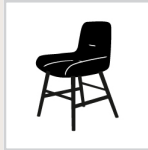

SLIM HYPER

(16 7976 77) Passend zu ...

AMELIE

Amelie

Amelie
Armchair Low

Amelie
Armchair High

Amelie
Bar/Counter/
Kitchen
Stool Low

Amelie
Bar/Counter/
Kitchen
Stool High

Amelie
Ottoman

Amelie
Lounge Chair

Amelie

Amelie
Armchair Low

Amelie
Armchair High

LEYA

Leya

Leya
Armchair Low

Leya
Armchair High

Leya
Bar/Counter/
Kitchen
Stool Low

Leya
Bar/Counter/
Kitchen
Stool High

Leya
Ottoman

Leya
Lounge Chair

Leya
Wingback Chair

Leya

Leya
Armchair Low

Leya
Armchair High

ONA

Ona
Barstool

Ona
Cocktail Chair

Ona
Cocktail
Armchair

Ona
2020

Ona
Armchair

Ona
Curved Armchair