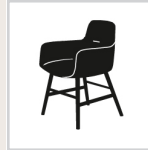

SLIM ULTRASOFT

(16 7977 77) Passend zu ...

AMELIE

Amelie

Amelie
Armchair Low

Amelie
Armchair High

Amelie
Bar/Counter/
Kitchen
Stool Low

Amelie
Bar/Counter/
Kitchen
Stool High

Amelie
Ottoman

Amelie
Lounge Chair

Amelie

Amelie
Armchair Low

Amelie
Armchair High

LEYA

Leya

Leya
Armchair Low

Leya
Armchair High

Leya
Bar/Counter/
Kitchen
Stool Low

Leya
Bar/Counter/
Kitchen
Stool High

Leya
Ottoman

Leya
Lounge Chair

Leya
Wingback Chair

Leya

Leya
Armchair Low

Leya
Armchair High

ONA

Ona
Barstool

Ona
Cocktail Chair

Ona
Cocktail
Armchair

Ona
2020

Ona
Armchair

Ona
Curved Armchair