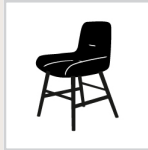

SLIM ULTRASOFT

(16 7977 77) Passend zu ...

AMELIE

Amelie

Amelie
Armchair Low

Amelie
Armchair High

Amelie
Bar/Counter/
Kitchen
Stool Low

Amelie
Bar/Counter/
Kitchen
Stool High

Amelie
Ottoman

Amelie
Lounge Chair

Amelie

Amelie
Armchair Low

Amelie
Armchair High

LEYA

Leya

Leya
Armchair Low

Leya
Armchair High

Leya
Bar/Counter/
Kitchen
Stool Low

Leya
Bar/Counter/
Kitchen
Stool High

Leya
Ottoman

Leya
Lounge Chair

Leya
Wingback Chair

Leya

Leya
Armchair Low

Leya
Armchair High

ONA

Ona
Barstool

Ona
Cocktail Chair

Ona
Cocktail
Armchair

Ona
2020

Ona
Armchair

Ona
Curved Armchair