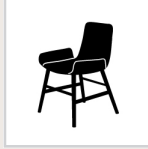

SLIM ULTRASOFT

(16 7977 77) Passend zu ...

AMELIE

Amelie

Amelie
Armchair Low

Amelie
Armchair High

Amelie
Bar/Counter/
Kitchen
Stool Low

Amelie
Bar/Counter/
Kitchen
Stool High

Amelie
Ottoman

Amelie
Lounge Chair

Amelie

Amelie
Armchair Low

Amelie
Armchair High

LEYA

Leya

Leya
Armchair Low

Leya
Armchair High

Leya
Bar/Counter/
Kitchen
Stool Low

Leya
Bar/Counter/
Kitchen
Stool High

Leya
Ottoman

Leya
Lounge Chair

Leya
Wingback Chair

Leya

Leya
Armchair Low