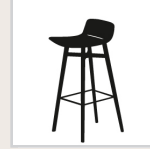

SLIM ULTRASOFT

(16 7977 77) Passend zu ...

AMELIE

Amelie

Amelie
Armchair Low

Amelie
Armchair High

Amelie
Bar/Counter/
Kitchen
Stool Low

Amelie
Bar/Counter/
Kitchen
Stool High

Amelie
Ottoman

Amelie
Lounge Chair

Amelie

Amelie
Armchair Low

Amelie
Armchair High

LEYA

Leya

Leya
Armchair Low

Leya
Armchair High

Leya
Bar/Counter/
Kitchen
Stool Low

Leya
Bar/Counter/
Kitchen
Stool High

Leya
Ottoman

Leya
Lounge Chair

Leya
Wingback Chair

Leya

Leya
Armchair Low