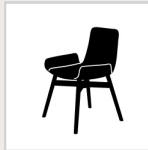

SLIM ULTRASOFT

(16 7977 77) Passend zu ...

AMELIE

Amelie

Amelie
Armchair Low

Amelie
Armchair High

Amelie
Bar/Counter/
Kitchen
Stool Low

Amelie
Bar/Counter/
Kitchen
Stool High

Amelie
Ottoman

Amelie
Lounge Chair

Amelie

Amelie
Armchair Low

Amelie
Armchair High

LEYA

Leya

Leya
Armchair Low

Leya
Armchair High

Leya
Bar/Counter/
Kitchen
Stool Low

Leya
Bar/Counter/
Kitchen
Stool High

Leya
Ottoman

Leya
Lounge Chair

Leya
Wingback Chair

Leya

Leya
Armchair Low