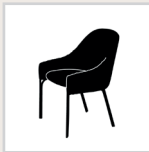

SMART ULTRASOFT
 (16 7981 77) Passend zu ...

AMELIE

Amelie

Amelie
 Armchair Low

Amelie
 Armchair High

Amelie

Amelie
 Armchair Low

Amelie
 Armchair High

Amelie
 Grand

LEYA

Leya

Leya
 Armchair Low

Leya
 Armchair High

Leya

Leya
 Armchair Low

Leya
 Armchair High

Leya
 Grand Wingback

CELINE

Celine
 Cocktail Chair

Celine
 Armchair Low

Celine
 Armchair High

NANA

Nana

Nana
 Armchair